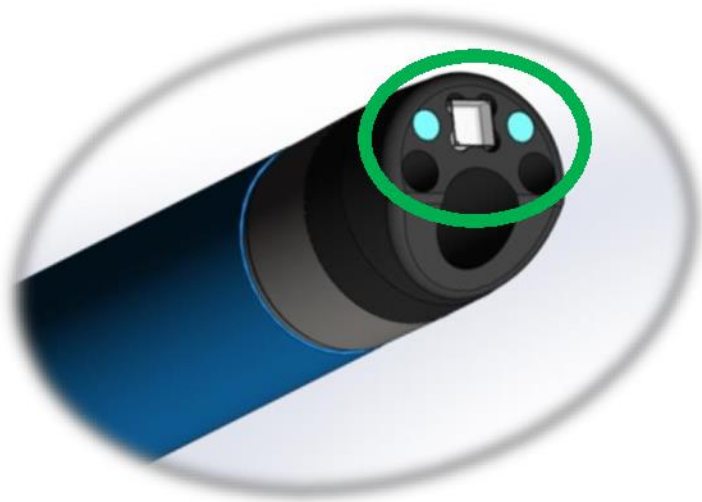

SpyGlass™ DS

- Single Channel
- Redesigned Handle Connection
- Convenient Irrigation Port
- Redesigned Handle
- New Working Channel Design
- Dual Irrigation
- Dual LED
- 60% Greater Field of View
- 4 Way Steerability
- Digital Sensor 4x Resolution
- Updated Packaging

- Single Use
- Eliminated Probe
- Combined Processor and Light source
- No White Balance or Need To Focus

Three Main Improvement Areas

Current SpyGlass™ System Set-up

Demonstrate Setup

Updated Packaging

Single Controller
Connection

Added Suction
Connection

Redesigned Strap Attachment

Blue Irrigation
Connection

Easy to Use

- Eliminated Probe
- Enhanced Control
 - Consistent Tip Deflection
 - Consistent Accessory Exit
- Improved Passability
 - Tapered SpyScope™ Tip
 - New Working Channel Design

Improved Visualization

- Digital Sensor for Improved Image and Increased Resolution
- 60% Wider Field of View
- Automatic Light Control via 2 independent LEDs
- Single-Use
- Auto White-Balance, Auto Focus