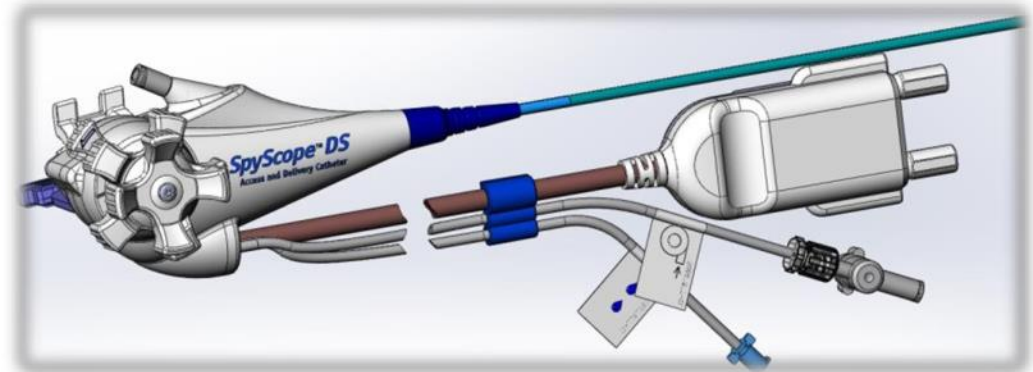

SpyGlass™ DS

- Single Channel
- Redesigned Handle Connection
- Convenient Irrigation Port
- Redesigned Handle
- New Working Channel Design
- Dual Irrigation
- Dual LED
- 60% Greater Field of View
- 4 Way Steerability
- Digital Sensor 4x Resolution
- Updated Packaging

- Single Use
- Eliminated Probe
- Combined Processor and Light source
- No White Balance or Need To Focus

Three Main Improvement Areas

Current SpyGlass™ System Set-up

Demonstrate Setup

Updated Packaging

Single Controller
Connection

Added Suction
Connection

Redesigned Strap Attachment

Blue Irrigation
Connection

Easy to Use

- Eliminated Probe
- Enhanced Control
 - Consistent Tip Deflection
 - Consistent Accessory Exit
- Improved Passability
 - Tapered SpyScope™ Tip
 - New Working Channel Design

Improved Visualization

- Digital Sensor for Improved Image and Increased Resolution
- 60% Wider Field of View
- Automatic Light Control via 2 independent LEDs
- Single-Use
- Auto White-Balance, Auto Focus