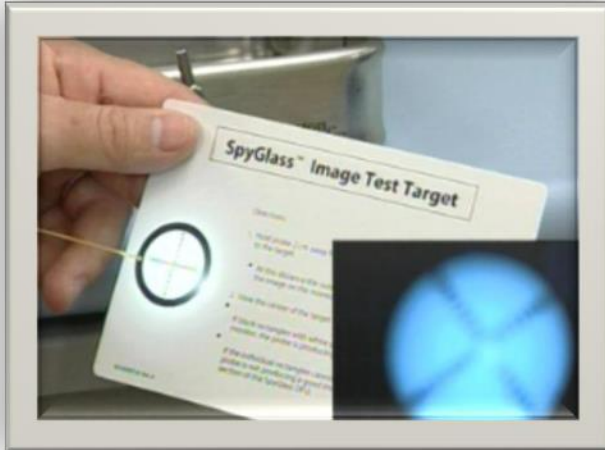

SpyGlass™ DS

- Single Channel
- Redesigned Handle Connection
- Convenient Irrigation Port
- Redesigned Handle
- New Working Channel Design
- Dual Irrigation
- Dual LED
- 60% Greater Field of View
- 4 Way Steerability
- Digital Sensor 4x Resolution
- Updated Packaging

- Single Use
- Eliminated Probe
- Combined Processor and Light source
- No White Balance or Need To Focus

Three Main Improvement Areas

Current SpyGlass™ System Set-up

Demonstrate Setup

Updated Packaging

Single Controller
Connection

Added Suction
Connection

Redesigned Strap Attachment

Blue Irrigation
Connection

Easy to Use

- Eliminated Probe
- Enhanced Control
 - Consistent Tip Deflection
 - Consistent Accessory Exit
- Improved Passability
 - Tapered SpyScope™ Tip
 - New Working Channel Design

Improved Visualization

- Digital Sensor for Improved Image and Increased Resolution
- 60% Wider Field of View
- Automatic Light Control via 2 independent LEDs
- Single-Use
- Auto White-Balance, Auto Focus