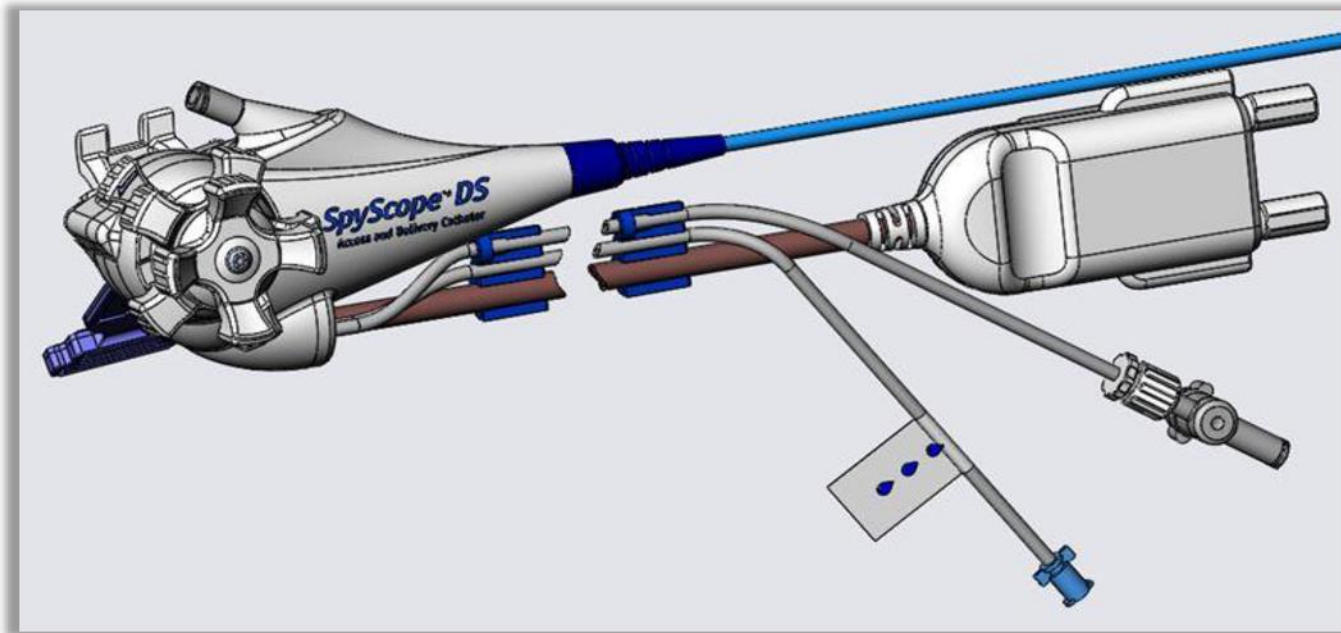

SpyGlass™ DS

- Single Channel
- Redesigned Handle Connection
- Convenient Irrigation Port
- Redesigned Handle
- New Working Channel Design
- Dual Irrigation
- Dual LED
- 60% Greater Field of View
- 4 Way Steerability
- Digital Sensor 4x Resolution
- Updated Packaging

- Single Use
- Eliminated Probe
- Combined Processor and Light source
- No White Balance or Need To Focus

Three Main Improvement Areas

Current SpyGlass™ System Set-up

Demonstrate Setup

Updated Packaging

Single Controller
Connection

Added Suction
Connection

Redesigned Strap Attachment

Blue Irrigation
Connection

Easy to Use

- Eliminated Probe
- Enhanced Control
 - Consistent Tip Deflection
 - Consistent Accessory Exit
- Improved Passability
 - Tapered SpyScope™ Tip
 - New Working Channel Design

Improved Visualization

- Digital Sensor for Improved Image and Increased Resolution
- 60% Wider Field of View
- Automatic Light Control via 2 independent LEDs
- Single-Use
- Auto White-Balance, Auto Focus